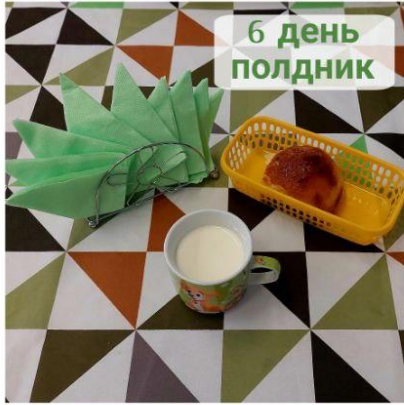

Примерное
десятидневное
меню
МБДОУ 15

Примерное
десятидневное
меню
МБДОУ 15

Примерное
десятидневное
МЕНЮ
МБДОУ 15

Two cartoon chefs in white uniforms and hats. The chef on the left is a girl with red hair, giving a thumbs up. The chef on the right is a boy with brown hair, holding a silver spoon.