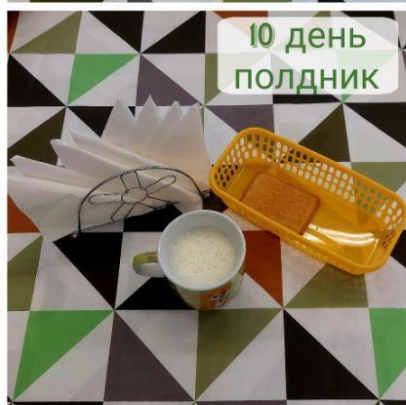

Примерное
десятидневное
меню
МБДОУ 15

Примерное
десятидневное
меню
МБДОУ 15

Примерное
десятидневное
МЕНЮ
МБДОУ 15

Two cartoon chefs in white uniforms and hats. The chef on the left is a girl with red hair, giving a thumbs up. The chef on the right is a boy with brown hair, holding a silver spoon.

8 день
ужин

Примерное
десятидневное
меню
МБДОУ 15

The illustration shows two cheerful cartoon chefs. On the left is a girl with red hair, wearing a white chef's hat and a white double-breasted jacket with buttons. She is giving a thumbs-up. On the right is a boy with brown hair, also wearing a white chef's hat and a white double-breasted jacket. He is holding a silver ladle. The background is a plain light beige color.